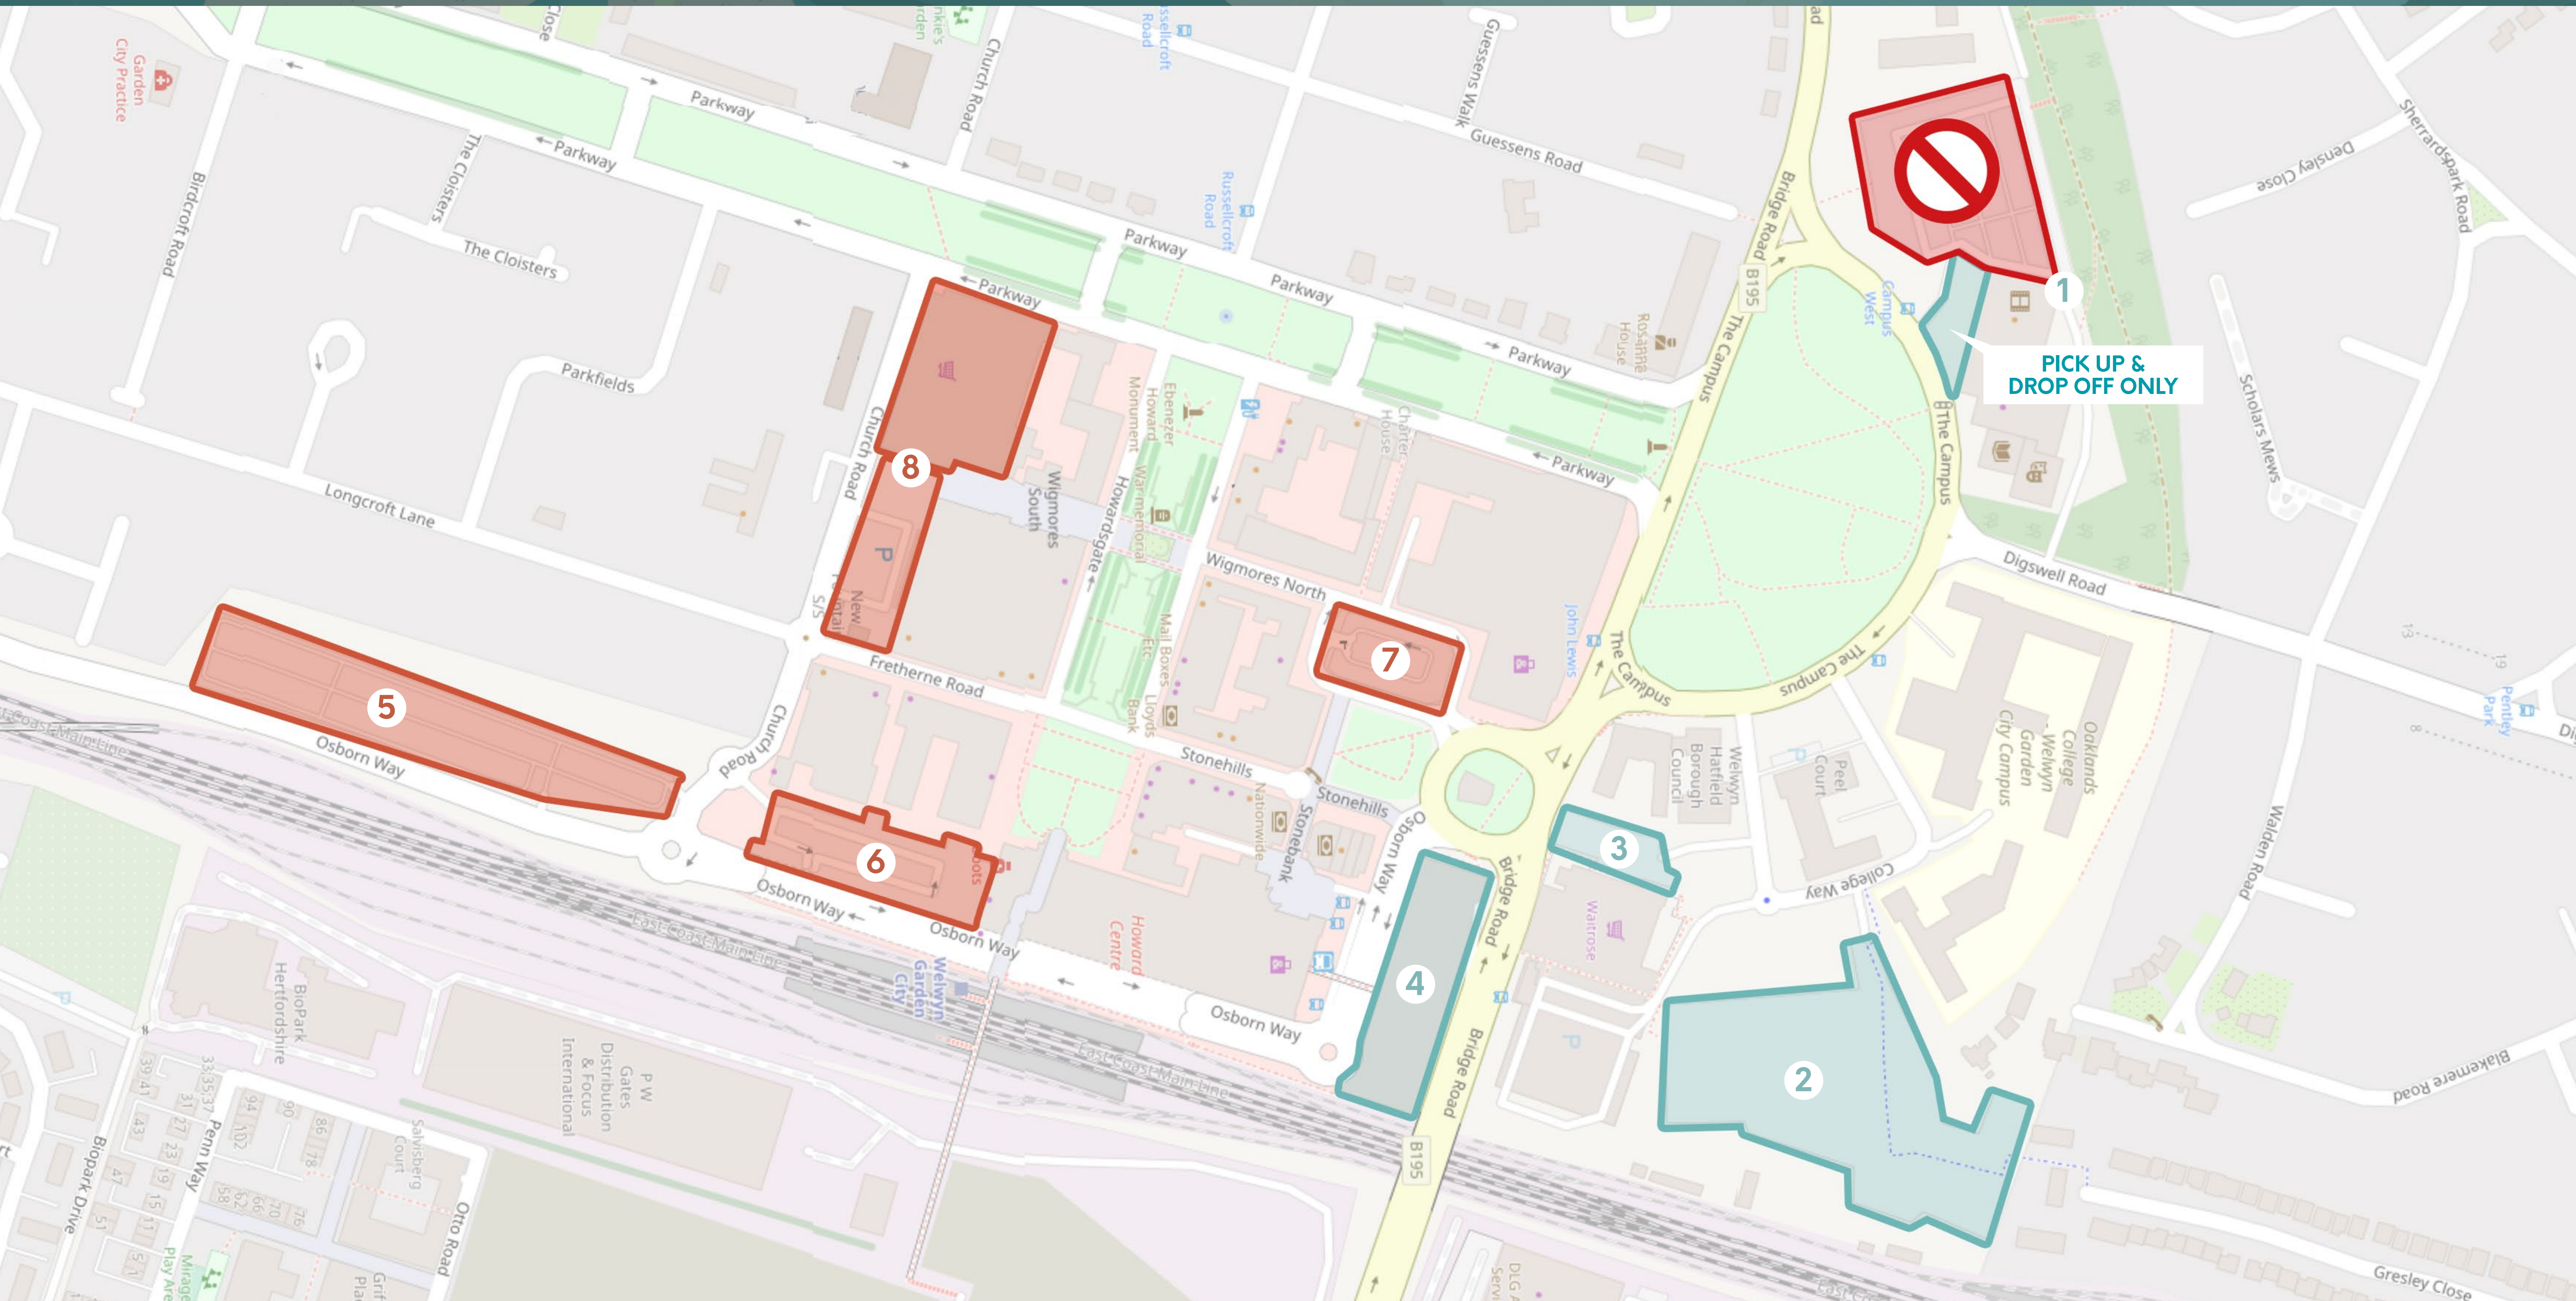

WELWYN GARDEN CITY CENTRE PARKING GUIDE UPDATED MARCH 2022

COUNCIL

- 1** CAMPUS WEST
CAR PARK CLOSED
- 2** CAMPUS EAST UPPER (WEEKENDS ONLY)
SPACES: 145 • DISABLED BAYS: 0
HEIGHT RESTRICTION: 2.3M WEIGHT RESTRICTION 5T
CAMPUS EAST LOWER
SPACES: 325 • DISABLED BAYS: 10
HEIGHT RESTRICTION: 3M (RESTRICTED HEIGHT UNDER GARAGES)

- 3** CHERRY TREE CAR PARK (WEEKENDS ONLY)
SPACES: 44 • DISABLED BAYS: 3
HEIGHT RESTRICTION: 2M
- 4** HUNTERS BRIDGE MULTI STOREY
SPACES: 634 • DISABLED BAYS: 18
HEIGHT RESTRICTION: 2M

COMMERCIAL

- 5** WELWYN GARDEN CITY STATION
SPACES: 401
HEIGHT RESTRICTION: 2.3M
- 6** THE HOWARD CENTRE
(PARENT CHILD SPACES LEVELS 3, 5, AND 7)
SPACES: 725 • DISABLED BAYS: 1
- 7** JOHN LEWIS
SPACES: 78 • DISABLED BAYS: 2
- 8** SAINSBURY'S
SPACES: 380